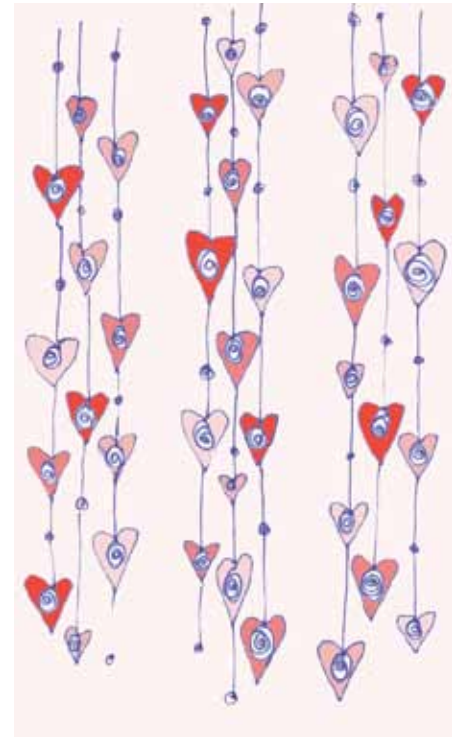

# NIXIE BELLE GARDEN

A whimsical illustration of a tall, thin character with a long, thin neck and legs. The character is wearing a purple top hat, a purple dress with a yellow and orange patterned skirt, and a purple sash. They are holding a large, multi-petaled flower with yellow and orange petals and a white center. The character's right hand is on the stem of the flower, and their left hand is holding a small, dark object. The character's feet are small and pointed.

# HALLOWEEN

HAPPY HOLIDAYS

GIFT

EVERY DAY

FLOWERS

PARTY

VALENTINE'S

EASTER

HOLIDAYS

Surface Patterns & Icons